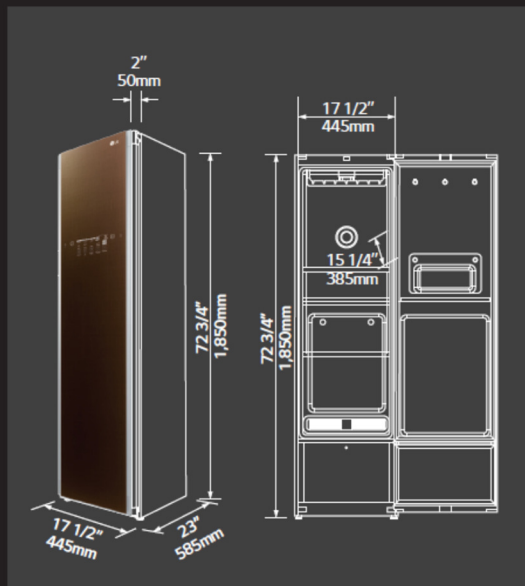

Daily wearing uniforms management

DIMENSIONS

SPECIFICATION

MODEL	S3RERB
	 <p>Square Design Linen Brown Color Glass Door</p>
Size (W x H x D, Inch/mm)	17 1/2" x 72 3/4" x 23" / 445 x 1,850 x 585
Capacity	3(Clothes) + 1 (Pants)
Course	
Refresh Time	36 Min (Est.)
Option	Delay Start Beep (Signal On/Off) One Key Button
Reversible Door	Door opening direction can be changed upon installation (Optional)
Smart Tech (NFC)	Course Download Smart Diagnosis