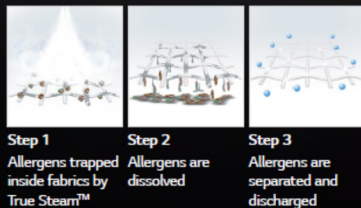

* Not recommendable to use non-washable clothing or some fabrics.

GENTLE DRY

The heat pump system generates warm air and absorbs the moisture from your clothes effectively with less worries about shrinking or damaging.

SANITARY

During the standard sanitary course powered by True Steam™, LG Styler helps to reduce house dust mite and allergens to care your sensitive skin.

PANTS CREASE AID

Applying a door on the inside newly, trousers crease manager to keep your knees crease in front of the dress pants and remove the back creases.

Daily wearing uniforms management

DIMENSIONS

SPECIFICATION

MODEL	S3RERB
	 <p>Square Design Linen Brown Color Glass Door</p>
Size (W x H x D, Inch/mm)	17 1/2" x 72 3/4" x 23" / 445 x 1,850 x 585
Capacity	3(Clothes) + 1 (Pants)
Course	
Refresh Time	36 Min (Est.)
Option	Delay Start Beep (Signal On/Off) One Key Button
Reversible Door	Door opening direction can be changed upon installation (Optional)
Smart Tech (NFC)	Course Download Smart Diagnosis